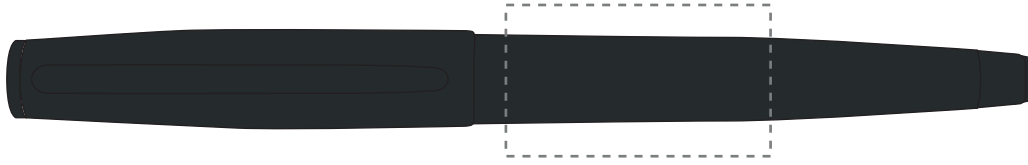

Your Ref:	Quantity:	Product Code: TPC710102
Our Ref:	Version: 1	Product Colour: BLACK SOFT FEEL

PRINTING CONCERNS:

** Please note, chrome finish will increase line thickness so small details may/will merge **

We stock this item in the following colours

**PANTONE REFERENCE(S)**

● Engraving

ARTWORK SCALE 100%

ARTWORK SCALE 100%

Rotary Engrave Area:
35mm x 20mm

Product Image for visualisation
- colours may vary

The dashed line is to demonstrate print area and will not appear on your printed item